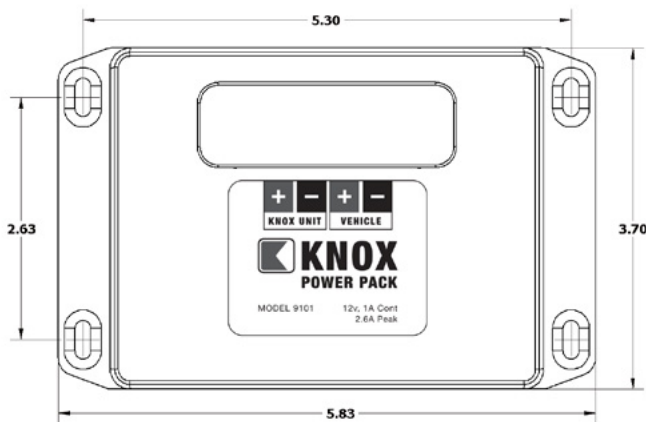

## BACKUP POWER SUPPLY FOR KNOX MEDVAULT®

The Knox Power Pack provides temporary backup power to the Knox MedVault unit when the main 12 V power source is removed or inoperable. Installed between the 12 V power source and a Knox MedVault unit, the Knox Power Pack has internal charging electronics which maintain the backup battery at an optimal charge level for up to 30 minutes.

### FEATURES

- ✓ **Exterior Dimensions:** 3 3/4" H x 5 7/8" W x 2 9/64" D
- ✓ **Weight:** 1.4 lbs.
- ✓ **Electrical Connection:** 4 position Terminal Block (accepts wire from 14 to 22 AWG)
- ✓ **Operating Temperature:** -20° C to +50° C (-4° F to 122° F)
- ✓ **Input Voltage Range:** 12 to 15 VDC
- ✓ **Current:** 1.0 A Continuous current, 2.6 A Peak current
- ✓ **Internal Battery:** Lead-Acid Battery

**Exterior Dimensions:** 3 3/4" H x 5 7/8" W x 2 9/64" D

**Finish:** Powder coating; Finish color: gray

**P/N:** Knox Power Pack (mfr's cat. ID 9101)

**Mfr's Name:** KNOX COMPANY