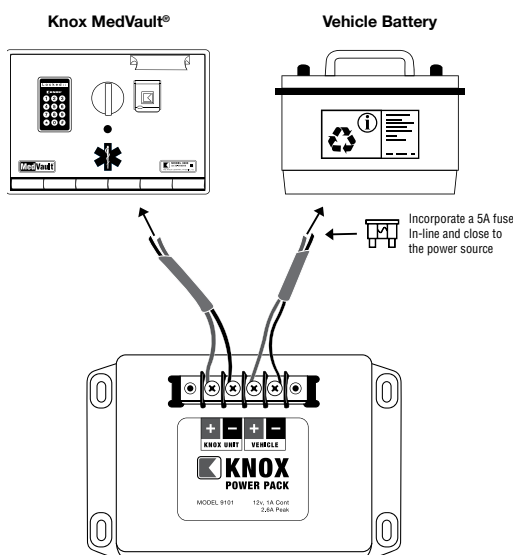

## BACKUP POWER SUPPLY FOR KNOX MEDVAULT®

The Knox Power Pack provides temporary backup power to the Knox MedVault unit when the main 12 V power source is removed or inoperable. Installed between the 12 V power source and a Knox MedVault unit, the Knox Power Pack has internal charging electronics which maintain the backup battery at an optimal charge level for up to 30 minutes.

Front View – Power Pack

Power Pack Connected

### FEATURES

- ✓ **Exterior Dimensions:** 3 3/4" H x 5 7/8" W x 2 9/64" D
- ✓ **Weight:** 1.4 lbs.
- ✓ **Electrical Connection:** 4 position Terminal Block (accepts wire from 14 to 22 AWG)
- ✓ **Operating Temperature:** -20° C to +50° C (-4° F to 122° F)
- ✓ **Input Voltage Range:** 12 to 15 VDC
- ✓ **Current:** 1.0 A Continuous current, 2.6 A Peak current
- ✓ **Internal Battery:** Lead-Acid Battery

### NOTES:

For best results, the Power Pack should be visibly mounted close to Knox MedVault (Recommend positioning from 1 to 2 feet away from MedVault.)

The Power Pack vehicle terminals should be wired directly to the vehicle power source with a 5 A fuse in-line.